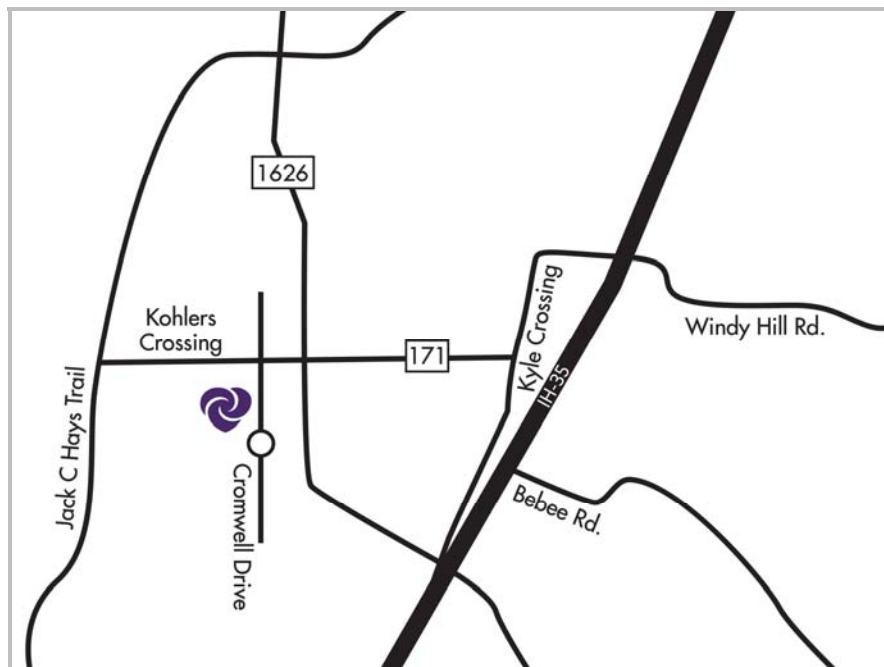

## **Directions from IH-35 – From Austin**

Travel south on IH-35 to Kyle. Take Exit 215 toward FM 1626/Kyle Parkway. Turn right at FM 1626 and drive approximately 1.5 miles. Turn left at the intersection of FM 171/Kohler's Crossing and drive approximately 0.25 miles. Turn left on Cromwell Drive and then take the first right to enter the parking lot. Our building will be on your left when you enter the parking lot.

## **Directions from IH-35 – From San Marcos**

Travel north on IH-35 to Kyle. Take Exit 215 toward FM 1626/Kyle Parkway. Turn left onto FM 1626 and drive approximately 1.5 miles. Turn left at the intersection of FM 171/Kohler's Crossing and drive approximately 0.25 miles. Turn left on Cromwell Drive and then take the first right to enter the parking lot. Our building will be on your left when you enter the parking lot.