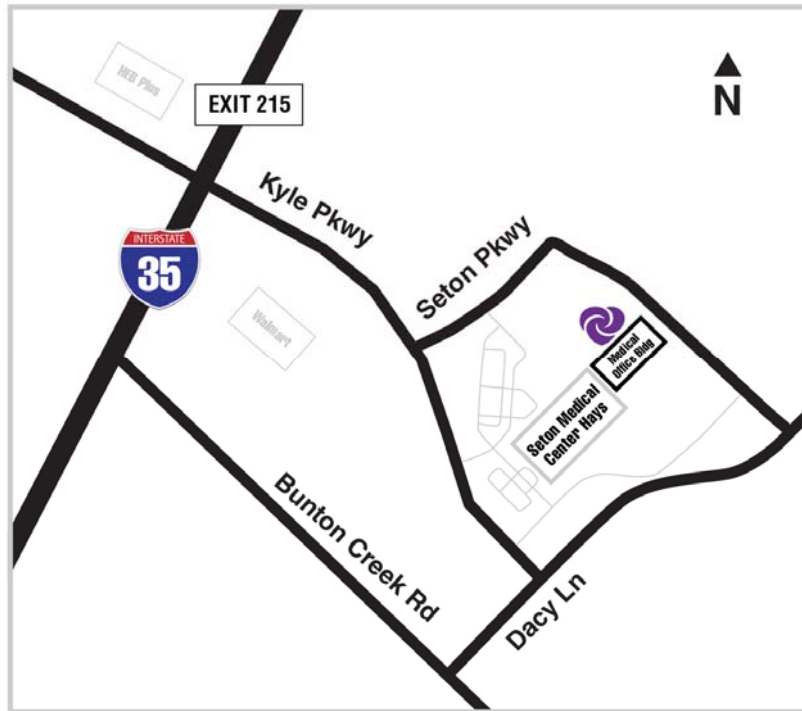

CTVS – Hays County Satellite Office

1180 Seton Parkway

Suite 250

Kyle, Texas 78640

Ph: 512-651-8420 Fax: 866-591-1084

www.ctvstexas.com

Directions from IH-35 – From Austin

Travel south on IH-35 to Kyle. Take Exit 215 and stay in the left lane. Turn left at FM 1626/Kyle Parkway and drive approximately 0.5 miles. Turn left at Seton Parkway. The parking lot is on your right.

Directions from IH-35 – From San Marcos

Travel north on IH-35 to Kyle. Take Exit 215. Turn right at FM 1626/Kyle Parkway and drive approximately 0.5 miles. Turn left at Seton Parkway. The parking lot is on your right.