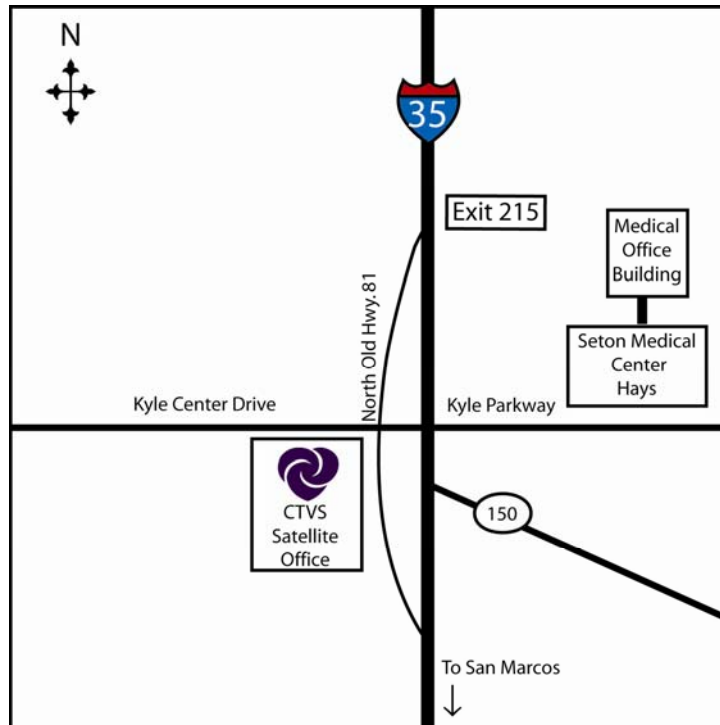

CTVS – Hays County Satellite Office

5103 Kyle Center Drive
Suite 104
Kyle, TX 78640
Ph: 512-651-8420 Fax: 512-483-6807
www.ctvstexas.com

Directions from IH-35 – From Austin

Travel south on IH-35 to Kyle. Exit 215/FM 1626 and merge onto frontage road. Turn right onto Kyle Center Drive. The CTVS office is located on your left by the Jack-In-The-Box in the Seton Family of Doctors building.

Directions from IH-35 – From San Marcos

Travel north on IH-35 to Kyle. Exit 215/FM 1626 and merge onto frontage road. Turn left onto Kyle Center Drive. The CTVS office is located on your left by the Jack-In-The-Box in the Seton Family of Doctors building.